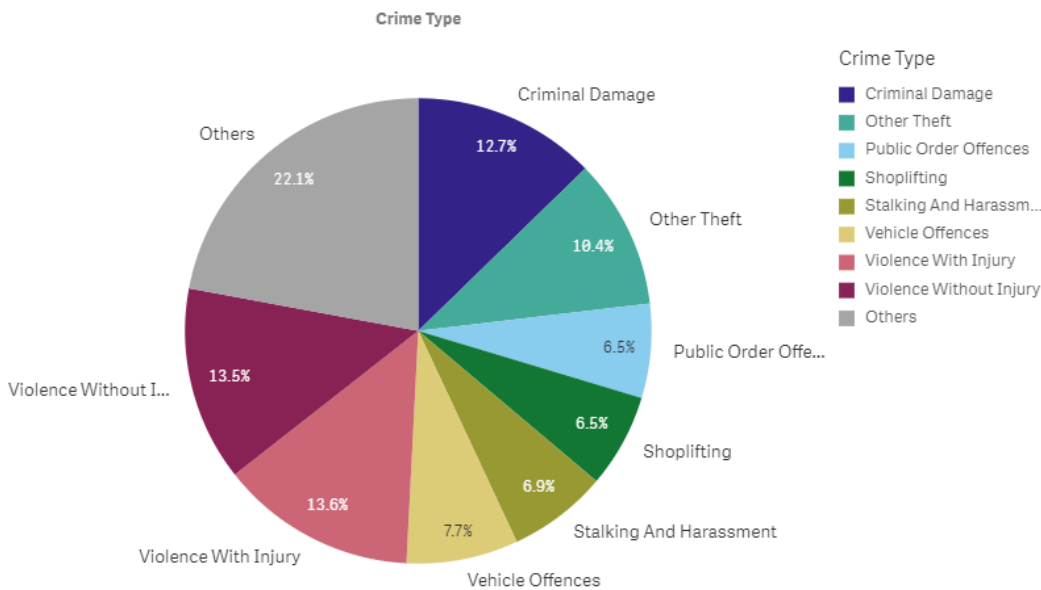

## PERFORMANCE

Your Area - Five Highest Crime Groups (Previous 12 months)

Force Area - Five Highest Crime Groups (Previous 12 months)

Wiltshire East CPT - crime and incident demand for the 12 months to November 2019

## Force-wide

- Wiltshire Police has had an increase in the volume of recorded crime by 4.5% in the 12 months to November 19 and continues to have one of the lowest crime rates in the country.
- Our service delivery remains consistently good.
- In November, we received 8,234 999 calls which we answered within 5 seconds on average and 11,604 CRIB calls which we answered within 1 minutes 28 seconds on average.
- In November, we also attended 1,594 emergency incidents within 10 minutes and 30 seconds on average.
- Wiltshire Police has seen a 10% reduction in vehicle crime and 9% in residential burglaries in the 12 months to November 2019.
- The Crime Survey of England & Wales recently ranked Wiltshire as one of the top forces (78.3%) nationally for public confidence. It covers the 12 months to March 2019.  
The publication can be found here: [WWW.CRIMESURVEY.CO.UK](http://WWW.CRIMESURVEY.CO.UK)