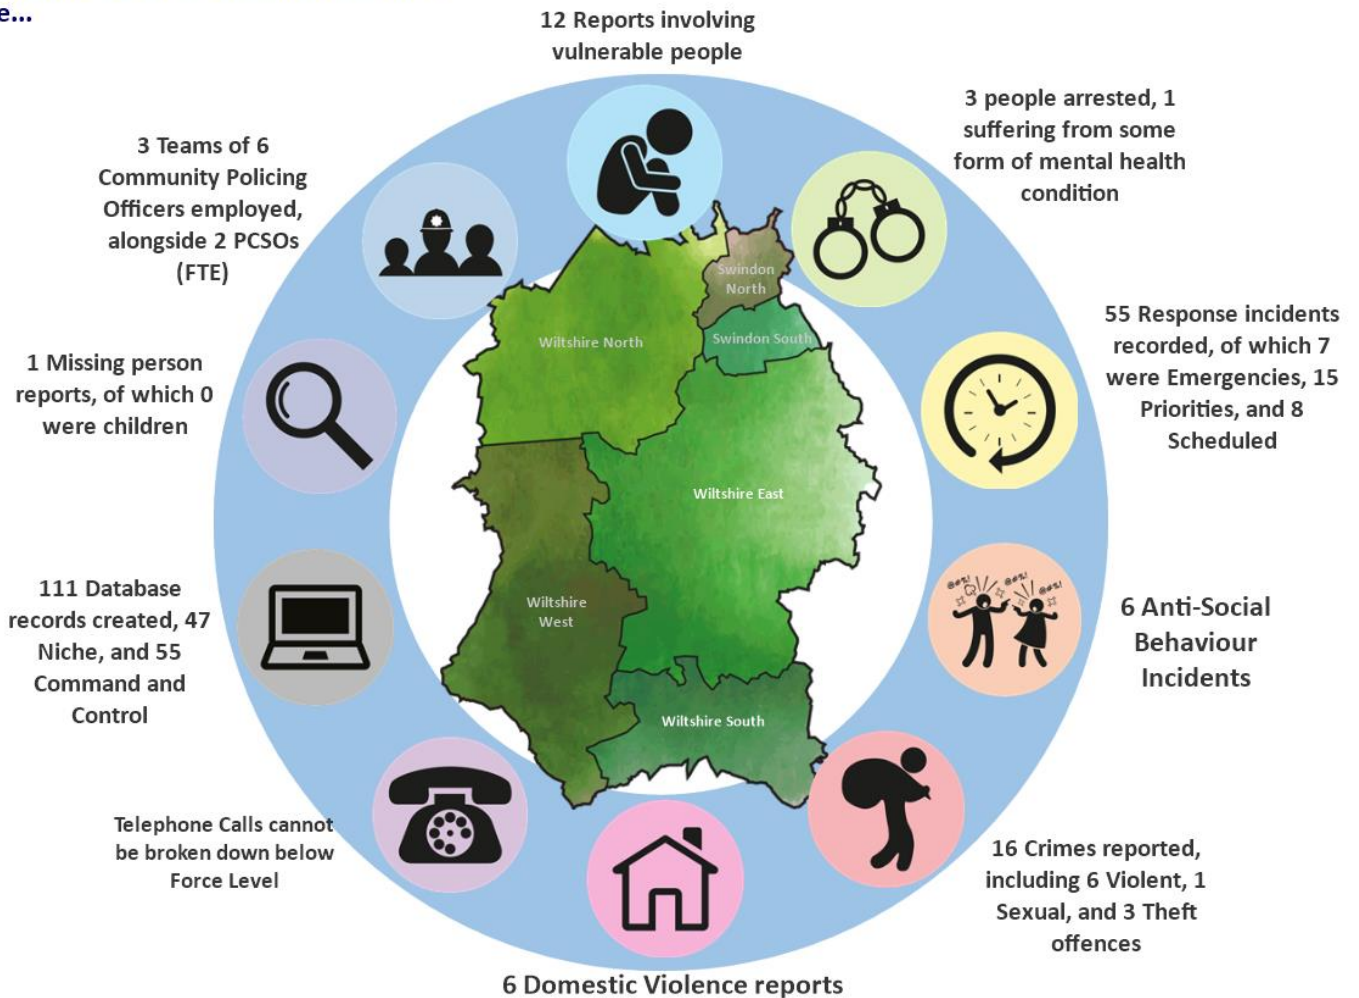

## Force-wide

- Wiltshire Police has had an increase in the volume of recorded crime by 4.5% in the 12 months to November 19 and continues to have one of the lowest crime rates in the country.
- Our service delivery remains consistently good.
- In November, we received 8,234 999 calls which we answered within 5 seconds on average and 11,604 CRIB calls which we answered within 1 minutes 28 seconds on average.
- In November, we also attended 1,594 emergency incidents within 10 minutes and 30 seconds on average.
- Wiltshire Police has seen a 10% reduction in vehicle crime and 9% in residential burglaries in the 12 months to November 2019.
- The Crime Survey of England & Wales recently ranked Wiltshire as one of the top forces (78.3%) nationally for public confidence. It covers the 12 months to March 2019.  
The publication can be found here: [WWW.CRIMESURVEY.CO.UK](http://WWW.CRIMESURVEY.CO.UK)

# CPT Area Briefing

Marlborough Area Community Policing Team

Proud to serve and protect our communities

January/February 2020

## Area specific

On an average day in Wiltshire East there were...

Wiltshire East CPT Demand Overview – 12 months to November 2019

### Incidents in Marlborough 01/11/2019-06/01/2020

- 10 reports of ASB
- 14 reports of Burglary
- 5 reports of Drugs
- 34 reports of theft
- 35 reports of violent crime
- 31 reports of criminal damage
- 4 reports of public order
- 26 reports of vehicle offences