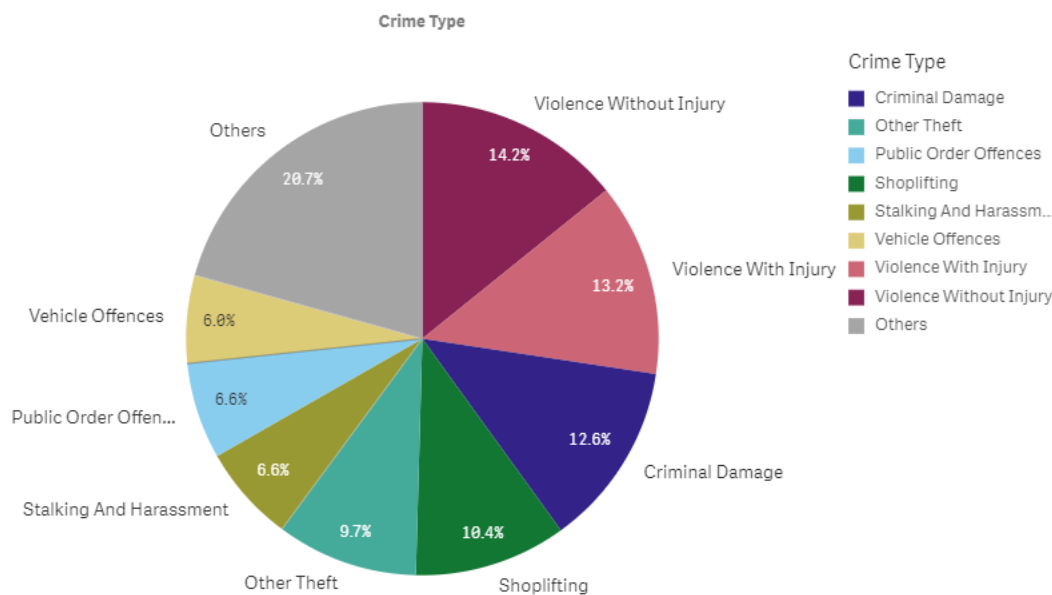

## PERFORMANCE

Your Area - Five Highest Crime Groups (Previous 12 months)

Force Area - Five Highest Crime Groups (Previous 12 months)

Wiltshire East CPT - crime and incident demand for the 12 months to November 2019

## Force-wide

- Wiltshire Police has had an increase in the volume of recorded crime by 4.5% in the 12 months to November 19 and continues to have one of the lowest crime rates in the country.
- Our service delivery remains consistently good.
- In November, we received 8,234 999 calls which we answered within 5 seconds on average and 11,604 CRIB calls which we answered within 1 minutes 28 seconds on average.
- In November, we also attended 1,594 emergency incidents within 10 minutes and 30 seconds on average.
- Wiltshire Police has seen a 10% reduction in vehicle crime and 9% in residential burglaries in the 12 months to November 2019.
- The Crime Survey of England & Wales recently ranked Wiltshire as one of the top forces (78.3%) nationally for public confidence. It covers the 12 months to March 2019.  
The publication can be found here: [WWW.CRIMESURVEY.CO.UK](http://WWW.CRIMESURVEY.CO.UK)